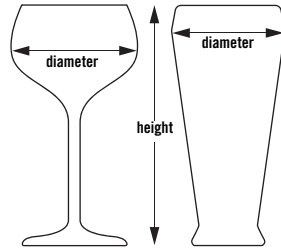

Choose the correct dishrack:

1. Measure the maximum diameter of your glass (stemware or tumbler) to determine the number of compartments.
2. Measure the maximum height of your glass (stemware or tumbler) to the top edge of the rim to determine the compartment height.

16 COMPARTMENT

4 3/8" 4.375" (11,11 cm)
MAXIMUM DIAMETER

MAXIMUM HEIGHT	3 5/8" 3.625" (9,2 cm)	4 1/2" 4.5" (11,4 cm)	5 1/4" 5.25" (13,3 cm)	6 1/8" 6.125" (15,5 cm)	6 7/8" 6.875" (17,4 cm)	7 3/4" 7.75" (19,6 cm)
CODE	16S318	16S418**	16S434	16S534**	16S638	16S738**
CASE PACK	5	5	4	4	3	3
RACK DIMENSION	19 3/4" x 19 3/4" x 5 5/8" 50 x 50 x 14,3 cm	19 3/4" x 19 3/4" x 5 5/8" 50 x 50 x 14,3 cm	19 3/4" x 19 3/4" x 7 1/4" 50 x 50 x 18,4 cm	19 3/4" x 19 3/4" x 7 1/4" 50 x 50 x 18,4 cm	19 3/4" x 19 3/4" x 8 3/8" 50 x 50 x 22,5 cm	19 3/4" x 19 3/4" x 8 3/8" 50 x 50 x 22,5 cm
LIST PRICE EACH	\$	\$	\$	\$	\$	\$
MAXIMUM HEIGHT	8 1/2" 8.5" (21,5 cm)	9 3/8" 9.375" (23,8 cm)	10 1/8" 10.125" (25,7 cm)	11" 27,9 cm	11 3/4" 11.75" (29,8 cm)	12 5/8" 12.625" (32 cm)
CODE	16S800	16S900**	16S958	16S1058**	16S1114	16S1214**
CASE PACK	2	2	2	2	2	2
RACK DIMENSION	19 3/4" x 19 3/4" x 10 1/2" 50 x 50 x 26,7 cm	19 3/4" x 19 3/4" x 10 1/2" 50 x 50 x 26,7 cm	19 3/4" x 19 3/4" x 12 5/8" 50 x 50 x 30,8 cm	19 3/4" x 19 3/4" x 12 5/8" 50 x 50 x 30,8 cm	19 3/4" x 19 3/4" x 13 3/4" 50 x 50 x 34,9 cm	19 3/4" x 19 3/4" x 13 3/4" 50 x 50 x 34,9 cm
LIST PRICE EACH	\$	\$	\$	\$	\$	\$